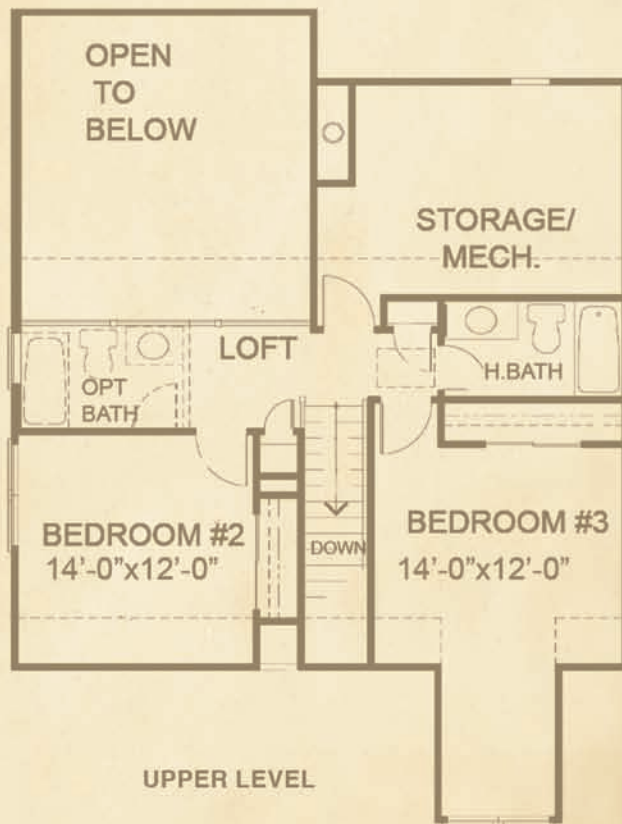

## River Birch-R

3 bedrooms/2.5 baths (option to 3.5)

Luxurious master suite

Large kitchen with breakfast nook

BILTMORE FARMS<sup>SM</sup>  
HOMES

Marketed exclusively by Beverly-Hanks & Associates.

Floor plans and renderings are artists' conceptions that may vary in detail from the actual homes. Floor plans and renderings are preliminary and not for construction. Room dimensions and square footage are approximate. All dimensions and specifications (including square footages) are approximate and artist's conceptions. Product availability, prices, floor plans, elevations, and specification levels are subject to change without notice or obligation. Building vertical orientation between units can change to fit lot topography based on builder's discretion. Biltmore Farms Homes<sup>SM</sup> is a trademark of Biltmore Farms, LLC. ©2007 Biltmore Farms, LLC