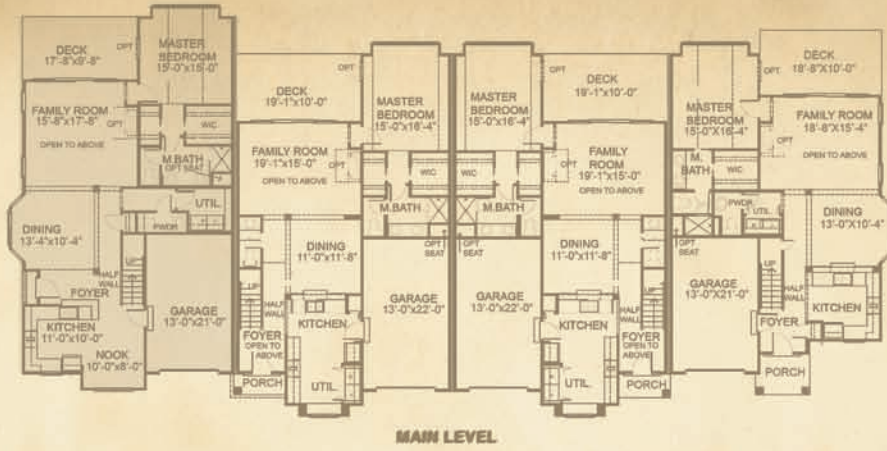

## River Birch-R

3 bedrooms/2.5 baths (option to 3.5)

Luxurious master suite

Large kitchen with breakfast nook

BILTMORE FARMS<sup>SM</sup>  
HOMES

Marketed exclusively by Beverly-Hanks & Associates.

Floor plans and renderings are artists' conceptions that may vary in detail from the actual homes. Floor plans and renderings are preliminary and not for construction. Room dimensions and square footage are approximate. All dimensions and specifications (including square footages) are approximate and artist's conceptions. Product availability, prices, floor plans, elevations, and specification levels are subject to change without notice or obligation. Building vertical orientation between units can change to fit lot topography based on builder's discretion. Biltmore Farms Homes<sup>SM</sup> is a trademark of Biltmore Farms, LLC. ©2007 Biltmore Farms, LLC