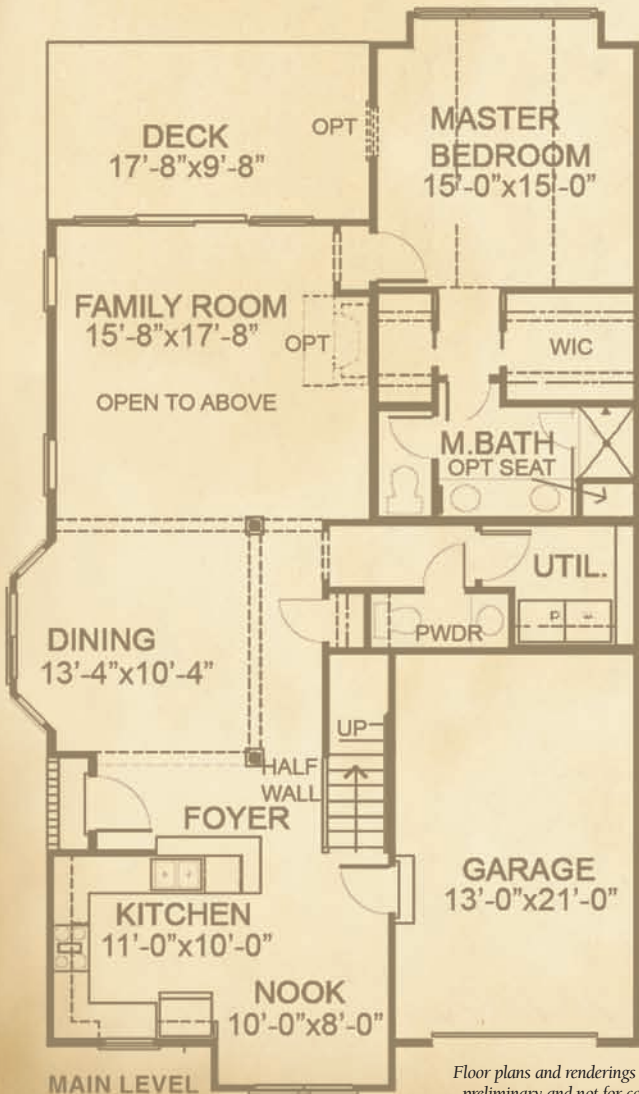

## River Birch-R

3 bedrooms/2.5 baths (option to 3.5)

Luxurious master suite

Large kitchen with breakfast nook

BILTMORE FARMS<sup>SM</sup>  
HOMES

Marketed exclusively by Beverly-Hanks & Associates.

Floor plans and renderings are artists' conceptions that may vary in detail from the actual homes. Floor plans and renderings are preliminary and not for construction. Room dimensions and square footage are approximate. All dimensions and specifications (including square footages) are approximate and artist's conceptions. Product availability, prices, floor plans, elevations, and specification levels are subject to change without notice or obligation. Building vertical orientation between units can change to fit lot topography based on builder's discretion. Biltmore Farms Homes<sup>SM</sup> is a trademark of Biltmore Farms, LLC. ©2007 Biltmore Farms, LLC